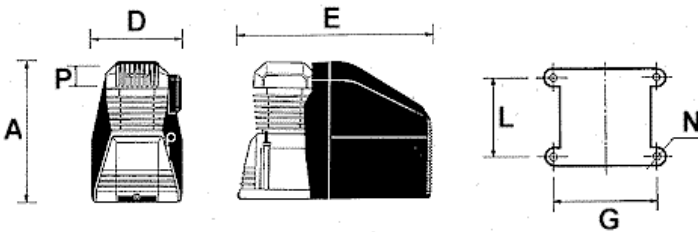

Code: 001N00000

D4 HP 3.0

Dimensions:

In mm

A	B	C	D	E	F	G	L	M	N	P
274	/	/	273	355	/	139	64	/	9	1/2" M

Box Weight: 14.5 Kg Box Dimensions: W x D x L: 186 x 396 x 302

Tightening Torques, Cylinder Head:

Bolt Size:	M6
Min Torque:	9.3 Nm
Max Torque:	11.36 Nm