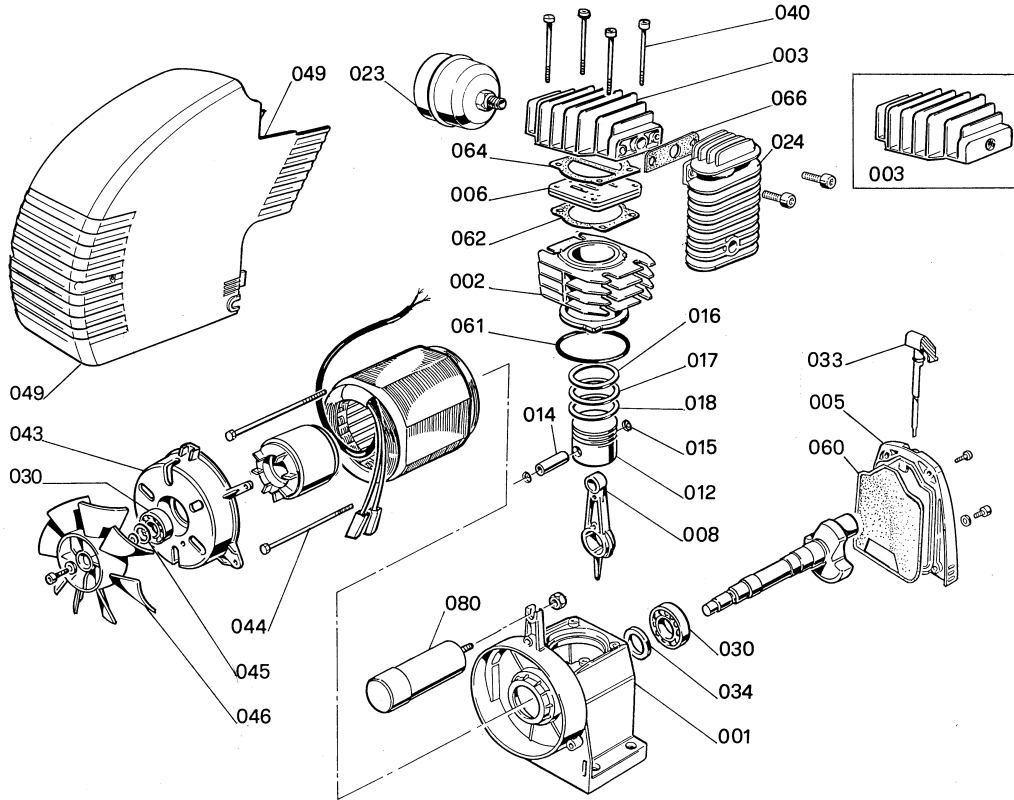

Code: 001N00000

D4 HP 3.0

Dimensions:

In mm

A	B	C	D	E	F	G	L	M	N	P
274	/	/	273	355	/	139	64	/	9	1/2" M

Box Weight: 14.5 Kg Box Dimensions: W x D x L: 186 x 396 x 302

Tightening Torques, Cylinder Head:

Bolt Size:	M6
Min Torque:	9.3 Nm
Max Torque:	11.36 Nm